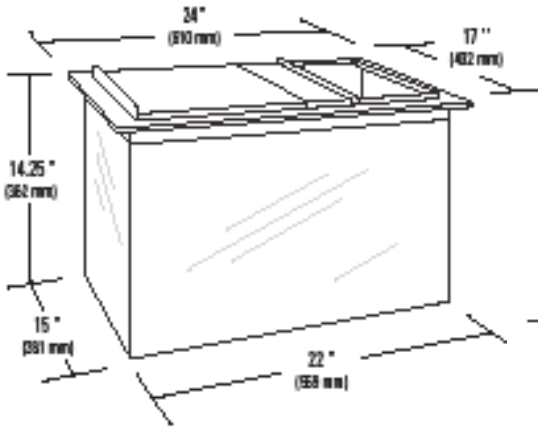

Features

- One inch molded polyurethane structural insulation on all sides and bottom
- Stainless steel construction with sealed in high performance cold plate and drain
- NSF approved sliding lids
- Patent-pending 3/8"-1/4" barbed outlet fittings

Free Standing Ice Chest
23" x 21"

Certified by these agencies:

CUSTOMER SERVICE

Should you require more information about our products, please do not hesitate to contact our customer service team at custserv@lancerworldwide.com.

IC 415 Drop In

IC 421 Free Standing

IC 421 Knockdown

Dimensions

IC 415 Drop In:
8 Circuit Cold Plate - 22" W x 15" D x 14.25" H
(559 mm W x 381 mm D x 362 mm H)

IC 421 Drop In:
9 Circuit Cold Plate - 23" W x 21" D x 17.25" H
(584 mm W x 533 mm D x 438 mm H)

IC 421 Knockdown:
9 Circuit Cold Plate - 23" W x 21" D x 34" H
(584 mm W x 533 mm D x 864 mm H)

Counter Cut-out for Drop In Units

1/4" (6.35 mm) larger than dimensions

Weight

IC 415 Drop In: Shipping weight: 90 lbs (40.8 kg)
IC 421 Drop In: Shipping weight: 114 lbs (51.7 kg)
IC 415 Free Standing: Shipping weight: 90 lbs (40.8 kg)
IC 421 Free Standing: Shipping weight: 114 lbs (51.7 kg)
IC 415 Knockdown: Shipping weight: 90 lbs (40.8 kg)
IC 421 Knockdown: Shipping weight: 114 lbs (51.7 kg)