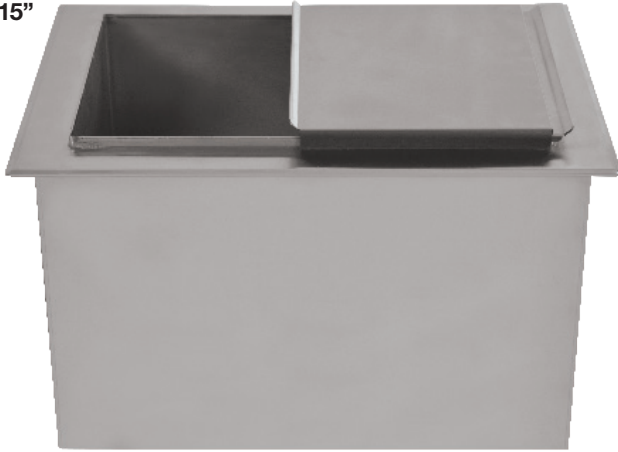

- IC 415 Drop In
- IC 415 Free Standing
- IC 415 Knockdown
- IC 421 Drop In
- IC 421 Free Standing
- IC 421 Knockdown

Drop In Ice Chest
22" x 15"

Lancer's **IC 400 Ice Chests** are designed using the highest quality materials and proven technology providing our customers with consistent drink quality.

Features

- One inch molded polyurethane structural insulation on all sides and bottom
- Stainless steel construction with sealed in high performance cold plate and drain
- NSF approved sliding lids
- Patent-pending 3/8"-1/4" barbed outlet fittings

IC 415 Drop In

IC 421 Free Standing

IC 421 Knockdown

Dimensions

IC 415 Drop In:
8 Circuit Cold Plate - 22" W x 15" D x 14.25" H
(559 mm W x 381 mm D x 362 mm H)

IC 421 Drop In:
9 Circuit Cold Plate - 23" W x 21" D x 17.25" H
(584 mm W x 533 mm D x 438 mm H)