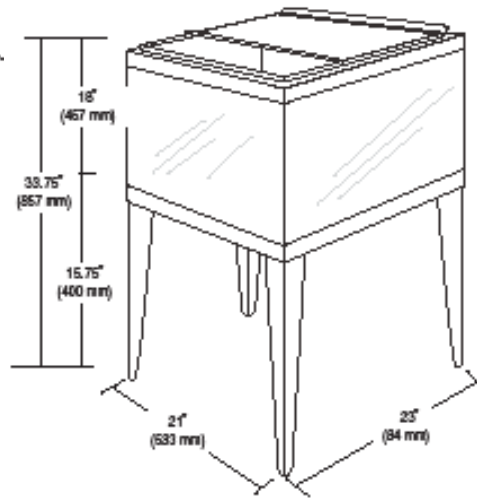

Features

- One inch molded polyurethane structural insulation on all sides and bottom
- Stainless steel construction with sealed in high performance cold plate and drain
- NSF approved sliding lids
- Patent-pending 3/8"-1/4" barbed outlet fittings

IC 415 Drop In

IC 421 Free Standing

IC 421 Knockdown

Dimensions

IC 415 Drop In:
8 Circuit Cold Plate - 22" W x 15" D x 14.25" H
(559 mm W x 381 mm D x 362 mm H)

IC 421 Drop In:
9 Circuit Cold Plate - 23" W x 21" D x 17.25" H
(584 mm W x 533 mm D x 438 mm H)

IC 415 Free Standing:
8 Circuit Cold Plate - 22" W x 15" D x 14" H
(559 mm W x 381 mm D x 356 mm H)

IC 421 Free Standing:
9 Circuit Cold Plate - 23" W x 21" D x 18" H
(584 mm W x 533 mm D x 457 mm H)

IC 415 Knockdown:
8 Circuit Cold Plate - 22" W x 15" D x 34" H
(559 mm W x 381 mm D x 864 mm H)

IC 421 Knockdown:
9 Circuit Cold Plate - 23" W x 21" D x 34" H
(584 mm W x 533 mm D x 864 mm H)

Counter Cut-out for Drop In Units

1/4" (6.35 mm) larger than dimensions

Weight

IC 415 Drop In: Shipping weight: 90 lbs (40.8 kg)
IC 421 Drop In: Shipping weight: 114 lbs (51.7 kg)
IC 415 Free Standing: Shipping weight: 90 lbs (40.8 kg)
IC 421 Free Standing: Shipping weight: 114 lbs (51.7 kg)
IC 415 Knockdown: Shipping weight: 90 lbs (40.8 kg)
IC 421 Knockdown: Shipping weight: 114 lbs (51.7 kg)