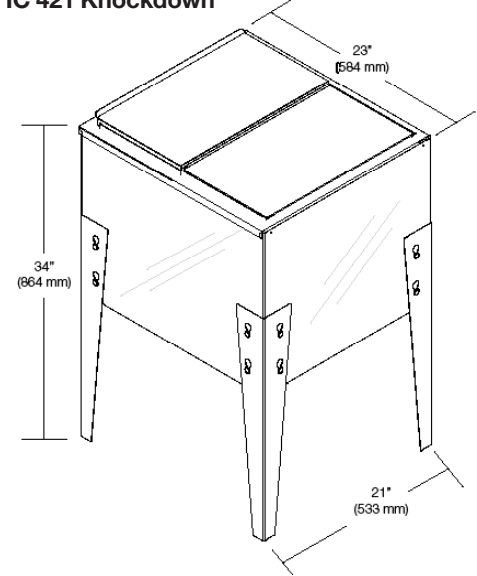

Features

- One inch molded polyurethane structural insulation on all sides and bottom
- Stainless steel construction with sealed in high performance cold plate and drain
- NSF approved sliding lids
- Patent-pending 3/8"-1/4" barbed outlet fittings

IC 415 Drop In

IC 421 Free Standing

IC 421 Knockdown

Dimensions

IC 415 Drop In:
8 Circuit Cold Plate - 22" W x 15" D x 14.25" H
(559 mm W x 381 mm D x 362 mm H)

IC 421 Drop In:
9 Circuit Cold Plate - 23" W x 21" D x 17.25" H
(584 mm W x 533 mm D x 438 mm H)

IC 415 Free Standing:
8 Circuit Cold Plate - 22" W x 15" D x 14" H
(559 mm W x 381 mm D x 356 mm H)

IC 421 Free Standing:
9 Circuit Cold Plate - 23" W x 21" D x 18" H
(584 mm W x 533 mm D x 457 mm H)

IC 415 Knockdown:
8 Circuit Cold Plate - 22" W x 15" D x 34" H
(559 mm W x 381 mm D x 864 mm H)

IC 421 Knockdown:
9 Circuit Cold Plate - 23" W x 21" D x 34" H
(584 mm W x 533 mm D x 864 mm H)

Counter Cut-out for Drop In Units

1/4" (6.35 mm) larger than dimensions

Weight

IC 415 Drop In: Shipping weight: 90 lbs (40.8 kg)
IC 421 Drop In: Shipping weight: 114 lbs (51.7 kg)
IC 415 Free Standing: Shipping weight: 90 lbs (40.8 kg)
IC 421 Free Standing: Shipping weight: 114 lbs (51.7 kg)
IC 415 Knockdown: Shipping weight: 90 lbs (40.8 kg)
IC 421 Knockdown: Shipping weight: 114 lbs (51.7 kg)